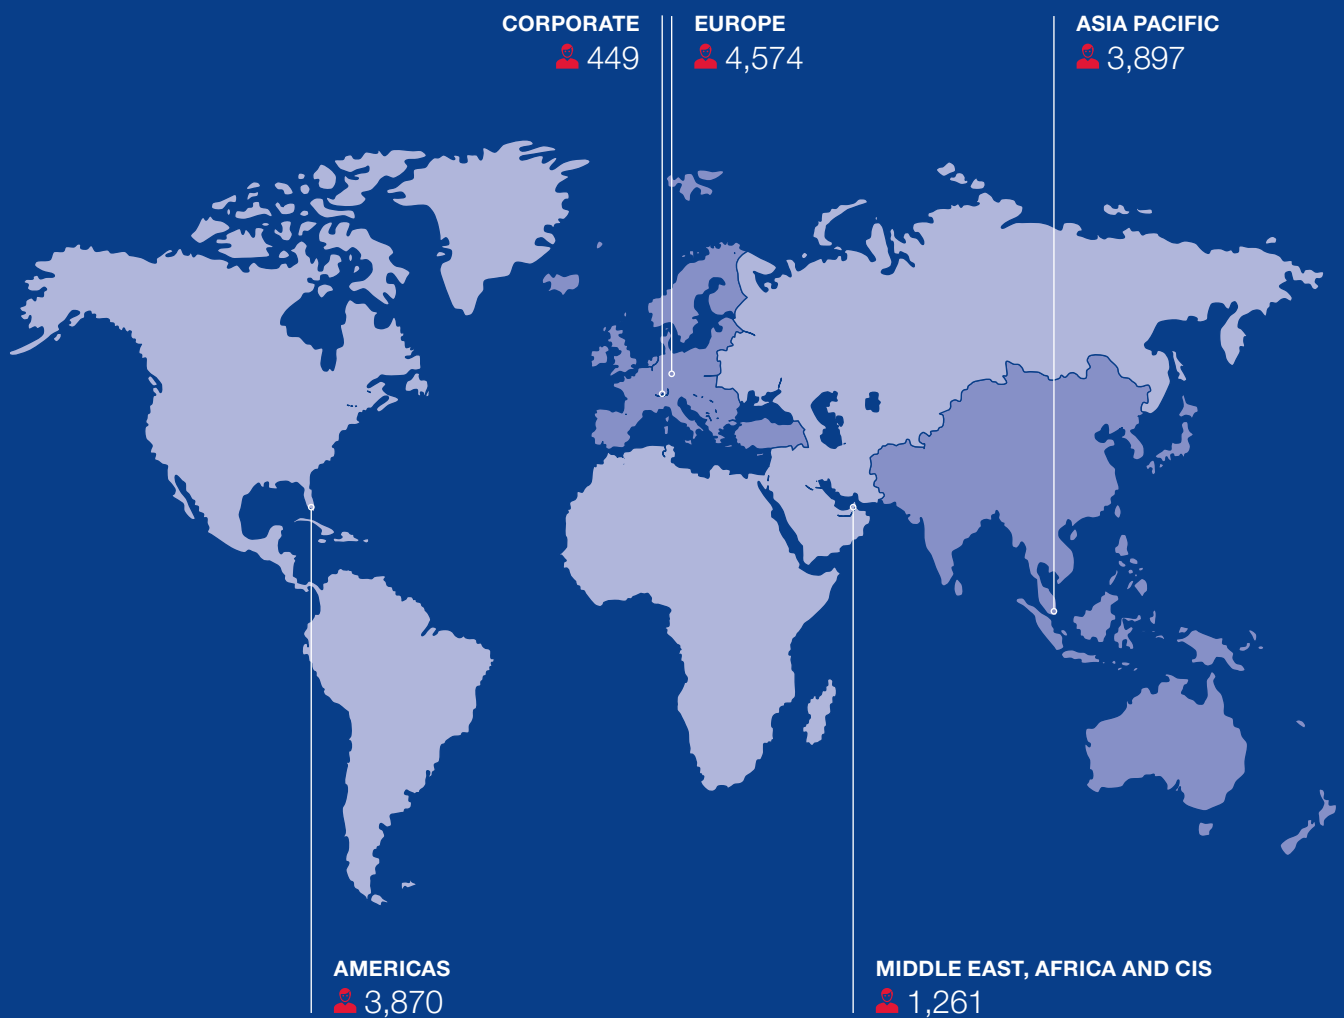

# Panalpina at a glance

Headquartered in Basel, Switzerland, Panalpina is organized into four regions covering six continents.

### Panalpina at a glance continued

Panalpina's employees represent 120 nationalities, working in close collaboration in global teams to develop and implement end-to-end solutions that benefit their customers' supply chains.

# 70

countries

# 500

offices worldwide